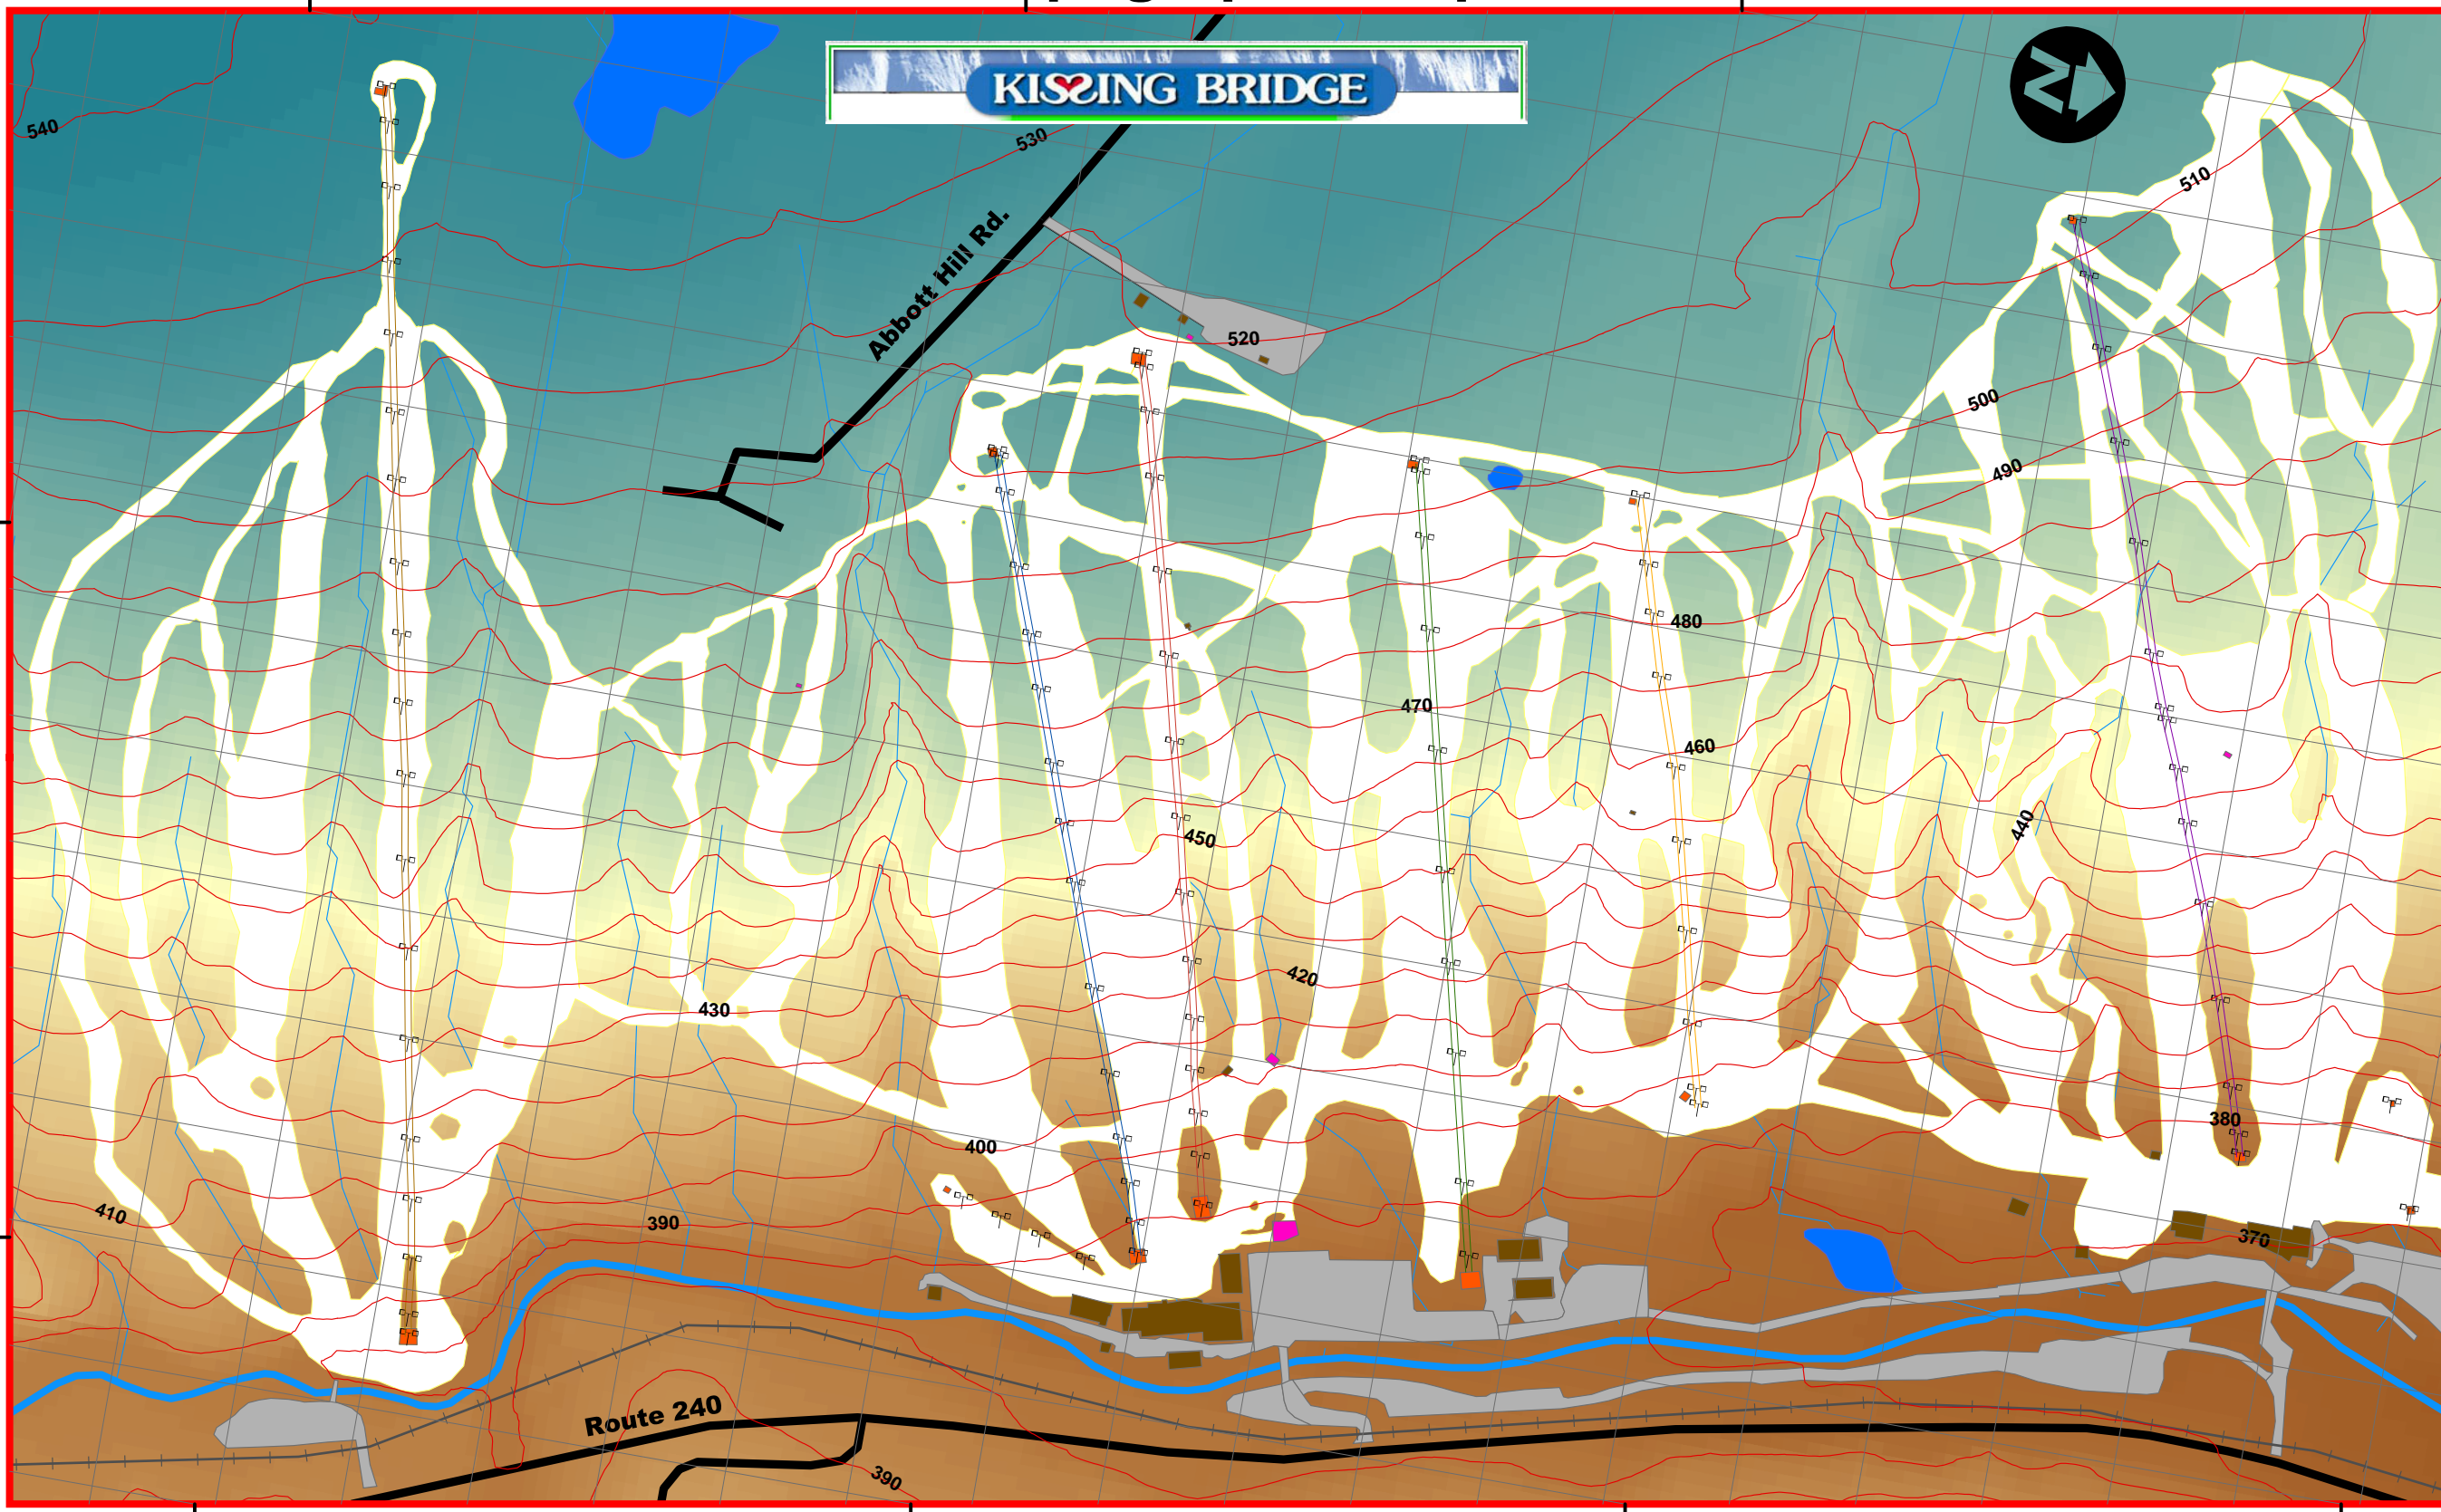

Kissing Bridge Ski Resort, Glenwood, W.N.Y.

Topographic Map

Legend

- 10m Contours
- Lift**
 - Central Triple
 - Coal Chute Chair
 - Holly Quad
 - Slalom Quad
 - South Quad
 - World Chair
- Liftpost
- Trails
- Lifhuts
- Buildings
- PicnicHuts
- Parking
- Railroad
- Road
- Streams
- River
- Water
- Elevation**
Meters ASL
 - High : 541
 - Low : 358

Projection: UTM
NAD83 Zone 17
Date: 2004
Data Set: USGS
SPRINGVILLE, NY-24000
Data Structure : SDTS DEM -
7.5X7.5 GRID
Map Date: 1997
Data Set Creation Date:
2001/8/21
Collection Date: 1954
Map Created By:
DNGR Consulting

1:5,500